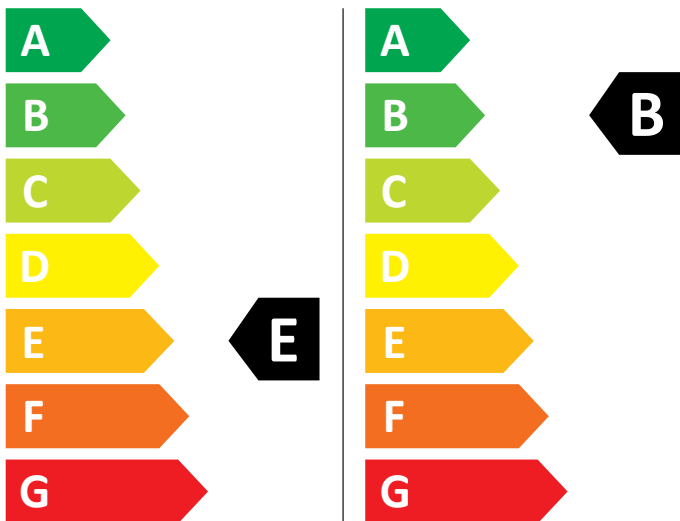

ENERG

PHILCO

PLWDI 1486 BBI

360 kWh /

55 kWh /

6,0 kg

8,0 kg

90 L